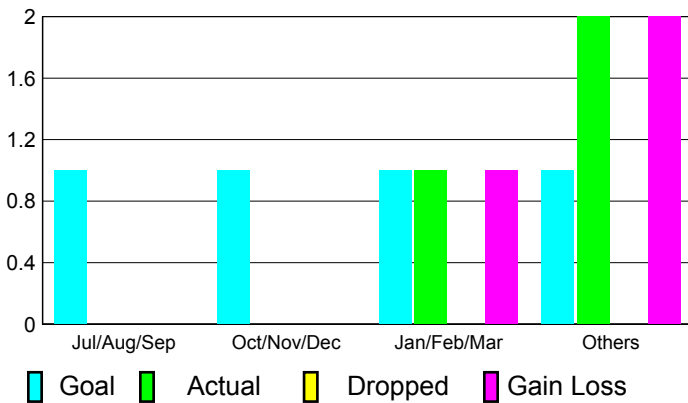

2010-2011 GMT Reports for District (or Undistricted) **District 102 W**

GMT: **Dir. Horst P. Kirchgatterer**

Location: **SWITZERLAND**

GMT CA: **4**

CLUBS

**Club Results
2010-2011**

**Clubs
2009-2010**

Month	New Club Goal	Actual New Clubs	Actual Dropped Clubs	Gain/Loss of Clubs	Gain/Loss of Clubs
Jul/Aug/Sep	1	0	0	0	0
Oct/Nov/Dec	1	0	0	0	0
Jan/Feb/Mar	1	1	0	1	0
Apr/May/Jun	1	2	0	2	2
Totals	4	3	0	3	2

Club Results 2010-2011

Goal, New, Dropped, Gain/Loss

Comparison of Club Gain/Loss

Current Year Compared to the Previous Year

YTD Status Quo Clubs 2010-2011

Status Quo Clubs Compared to Status Quo Members

MEMBERSHIP

**Membership Results
2010-2011**

**Membership
2009-2010**

Month	Net Memb Goal	Actual New Memb	Actual Dropped Memb	Gain/Loss of Memb	Gain/Loss of Memb
Jul/Aug/Sep	10	15	-23	-8	4
Oct/Nov/Dec	20	42	-40	2	13
Jan/Feb/Mar	30	62	-27	35	-2
Apr/May/Jun	35	106	-75	31	50
Totals	95	225	-165	60	65