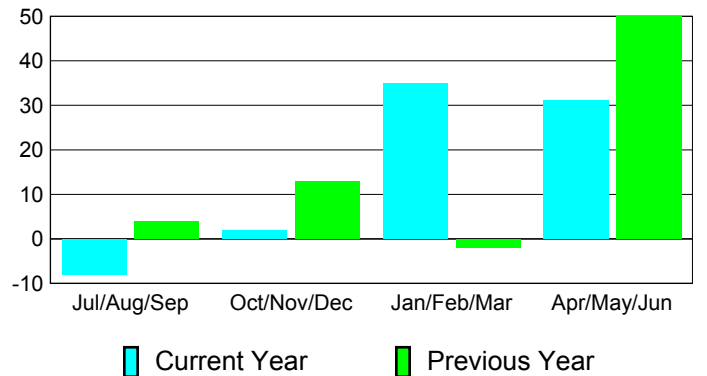

**Membership Results
2010-2011**

**Membership
2009-2010**

Month	Net Memb Goal	Actual New Memb	Actual Dropped Memb	Gain/Loss of Memb	Gain/Loss of Memb
Jul/Aug/Sep	10	15	-23	-8	4
Oct/Nov/Dec	20	42	-40	2	13
Jan/Feb/Mar	30	62	-27	35	-2
Apr/May/Jun	35	106	-75	31	50
Totals	95	225	-165	60	65

Membership Results 2010-2011

Goal, New, Dropped, Gain/Loss

Comparison of Membership Gain/Loss

Current Year Compared to the Previous Year

Gender Comparison 2010-2011

Jul/Aug/Sep

Oct/Nov/Dec

Jan/Feb/Mar