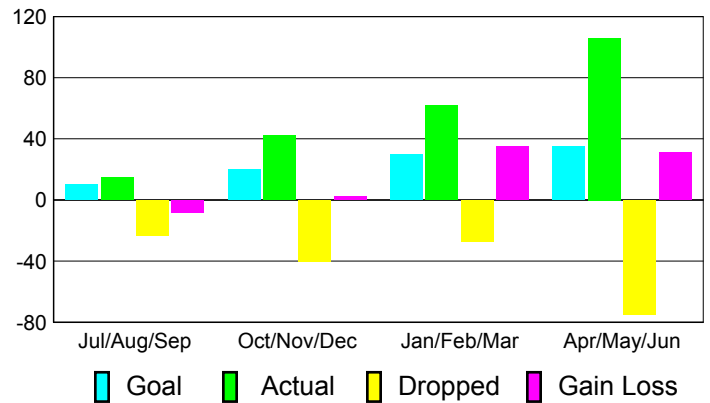

Membership Results 2010-2011

Goal, New, Dropped, Gain/Loss

Comparison of Membership Gain/Loss

Current Year Compared to the Previous Year